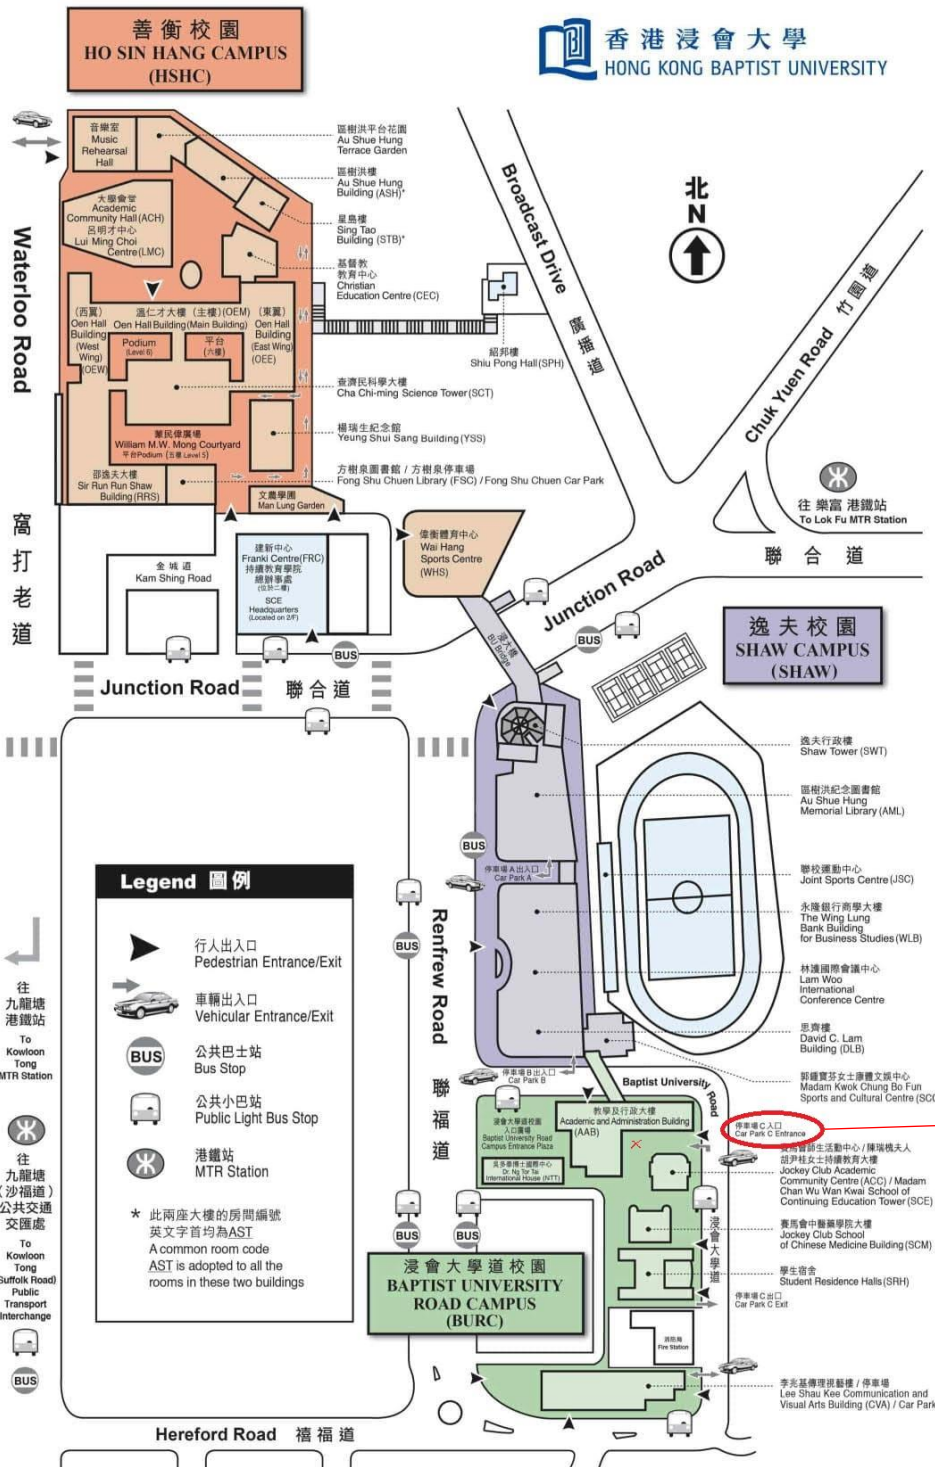

Free Shuttle Bus Services

from Kowloon Tong MTR Station to Hong Kong Baptist University Campus and Vice Versa

Blue : Kowloon Tong MTR Station (Exit D) -----> HKBU Campus (Single Trip)

Red : HKBU Campus -----> Kowloon Tong MTR Station (Single Trip)

Blue : Kowloon Tong MTR Station (Exit D) -----> HKBU Campus (Single Trip)

Red : HKBU Campus -----> Kowloon Tong MTR Station (Single Trip)

Date Schedule	14-Jun	15-Jun	16-Jun	17-Jun	18-Jun
1600	Bus 2				
1615	Bus 1	Bus 1			
1630	Bus 2	Bus 2			
1645		Bus 1			
1700	Bus 1	Bus 2	Bus 1	Bus 1	Bus 1
1715		Bus 1	Bus 2	Bus 2	Bus 2
1730	Bus 2	Bus 2	Bus 3	Bus 3	Bus 3
1745			Bus 1	Bus 1	Bus 1
1745		Bus 1	Bus 2	Bus 2	Bus 2
1800		Bus 2	Bus 3	Bus 3	Bus 3
1800			Bus 1	Bus 1	Bus 1
1815		Bus 1	Bus 2	Bus 2	Bus 2
1830		Bus 2	Bus 3	Bus 3	Bus 3
1830			Bus 1	Bus 1	Bus 1
1845		Bus 1	Bus 2	Bus 2	Bus 2
1900		Bus 2	Bus 3	Bus 3	
1900				Bus 1	
1915		Bus 1		Bus 2	
1930		Bus 2		Bus 3	
1930				Bus 1	
1945		Bus 1		Bus 2	
2000		Bus 2			
2000					
2015				Bus 3	
2030				Bus 1	
2045				Bus 2	
2100				Bus 3	

Free Shuttle Bus Services

Pick up Location - Kowloon Tong MTR Station Exit D

Free Shuttle Bus Services

**Pick up Location – Hong Kong Baptist University
Car Park C, Academic and Administration Building**

Shuttle Bus Signage